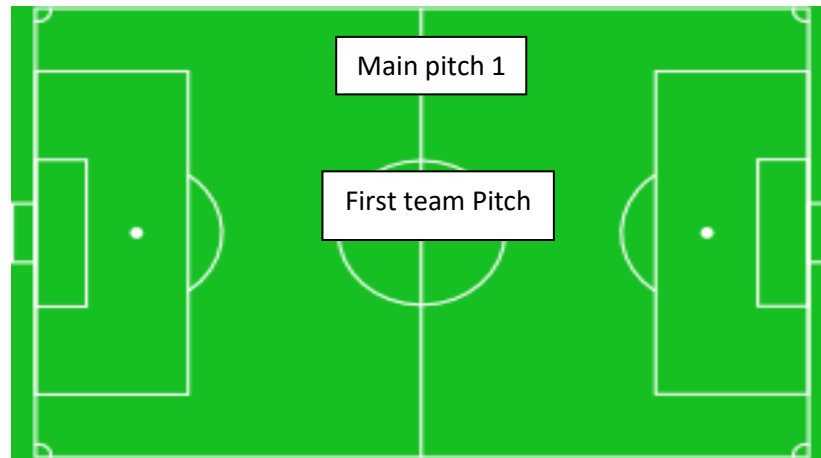

KETTERING TOWN F.C. PRE-SEASON PITCH LAYOUT AT LATIMER PARK (JULY & AUGUST)

WEDNESDAYS 6.00-7.00 pm

Sanitizer area

Sanitizer area

TOILETS

FOOD VAN

TUNNEL